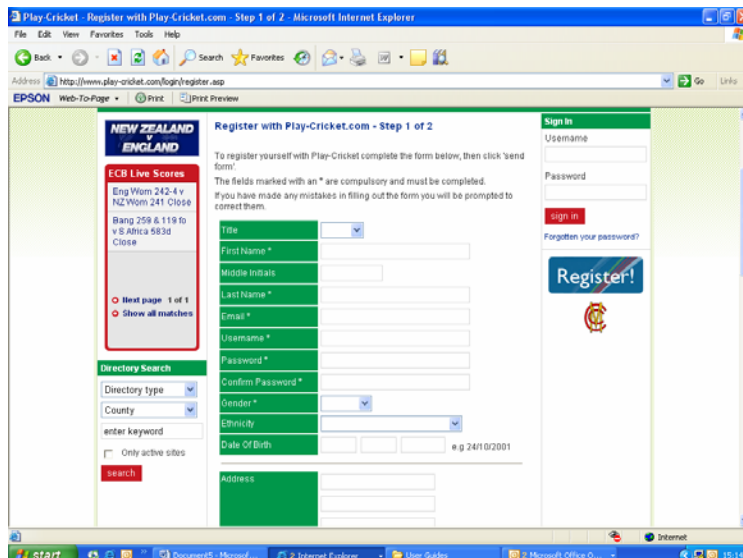

Not already a registered user of www.play-cricket.com?

Play-Cricket User Registration Process

1. Go to www.play-cricket.com or go to your cricket clubs play-cricket website e.g. <http://stone.play-cricket.com/home/home.asp>
2. Click on the 'register' button on the right hand side of the home page

3. Complete the simple registration form including the 'apply to the following club for membership' field
 - a. If you have gone direct to your own clubs play-cricket website you will automatically be given the option to become a member of that site